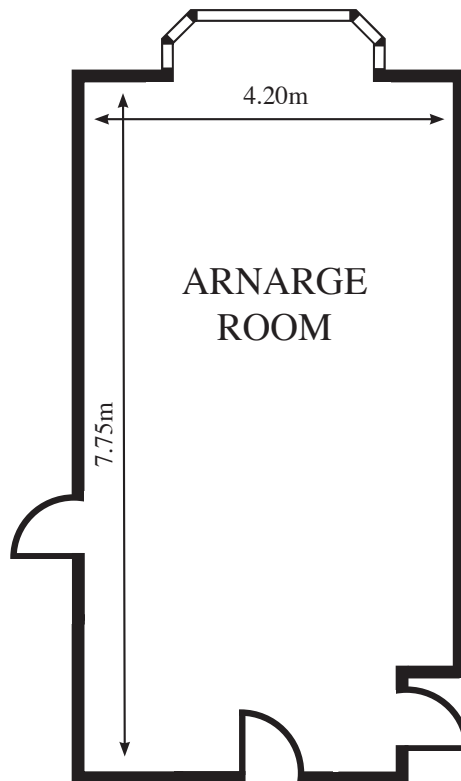

CAPACITIES	
THEATRE	65
CABARET	30
BOARDROOM	30
U-SHAPE	25
PRIVATE DINING	30
POWER POINTS	12

CAPACITIES	
THEATRE	20
CABARET	N/A
BOARDROOM	16
U-SHAPE	12
PRIVATE DINING	16
POWER POINTS	6